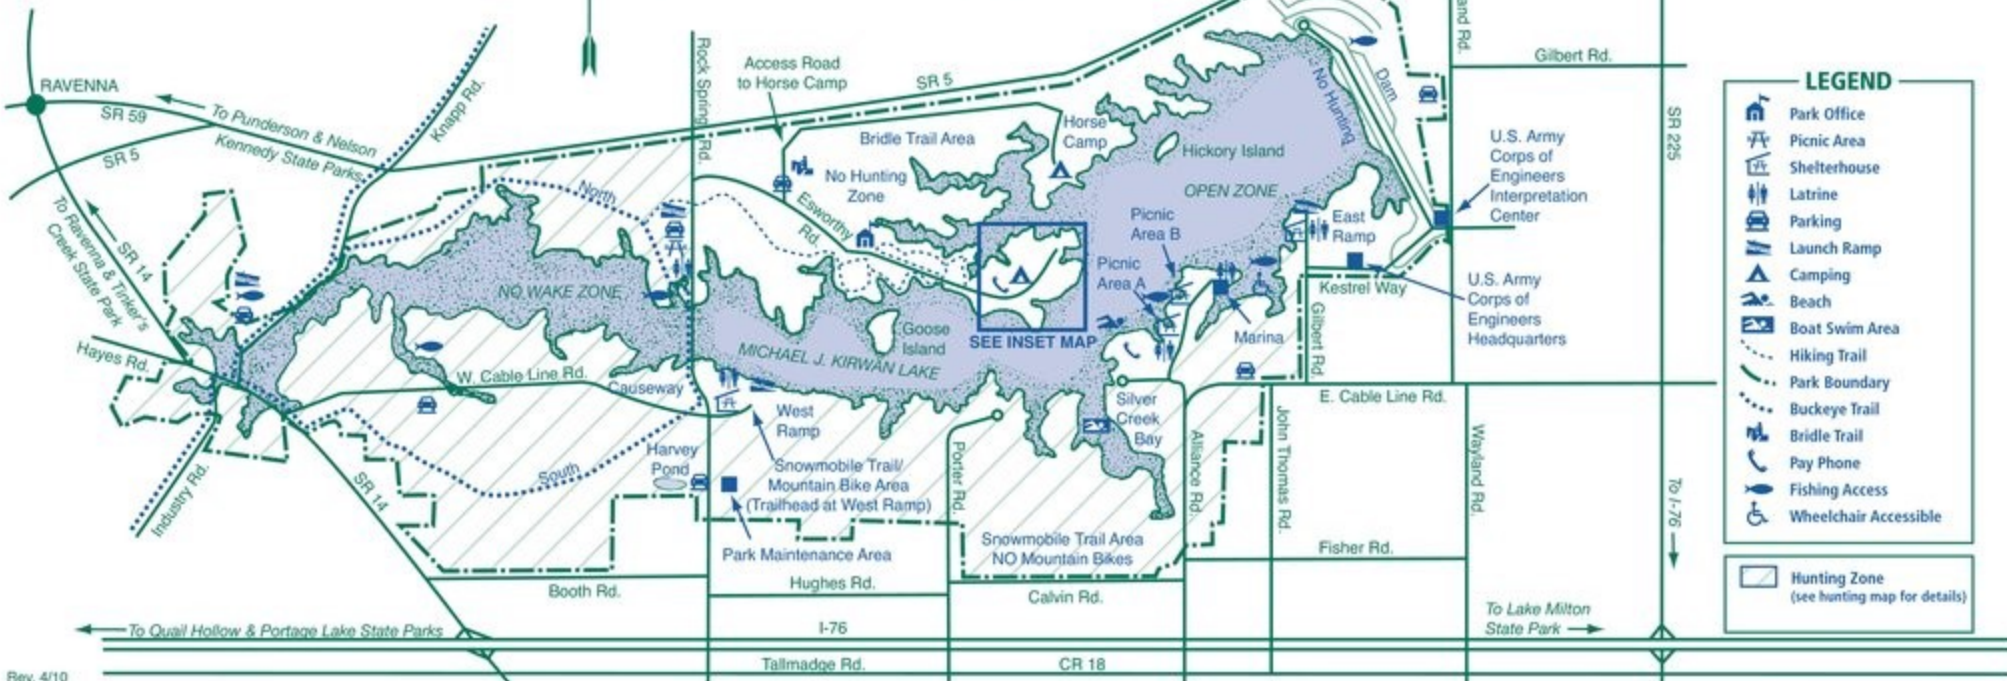

West Branch State Park

5708 Esworthy Road
Ravenna, Ohio 44266-9659

(330) 296-3239 - Park Office
(330) 296-0638 - Park FAX
(330) 296-9209 - Marina Concession
www.westbranchstatepark.com

- Camp Office
- Amphitheater
- Showerhouse
- Beach
- Dump Station
- Playground
- Volleyball
- Water Fountain/
Waste Receptical
- Pay Phone
- Wheelchair
Accessible

INSET MAP - CAMP AREA

LOCATION MAP

- ### LEGEND
- Park Office
 - Picnic Area
 - Shelterhouse
 - Latrine
 - Parking
 - Launch Ramp
 - Camping
 - Beach
 - Boat Swim Area
 - Hiking Trail
 - Park Boundary
 - Buckeye Trail
 - Bridle Trail
 - Pay Phone
 - Fishing Access
 - Wheelchair Accessible
- Hunting Zone (see hunting map for details)